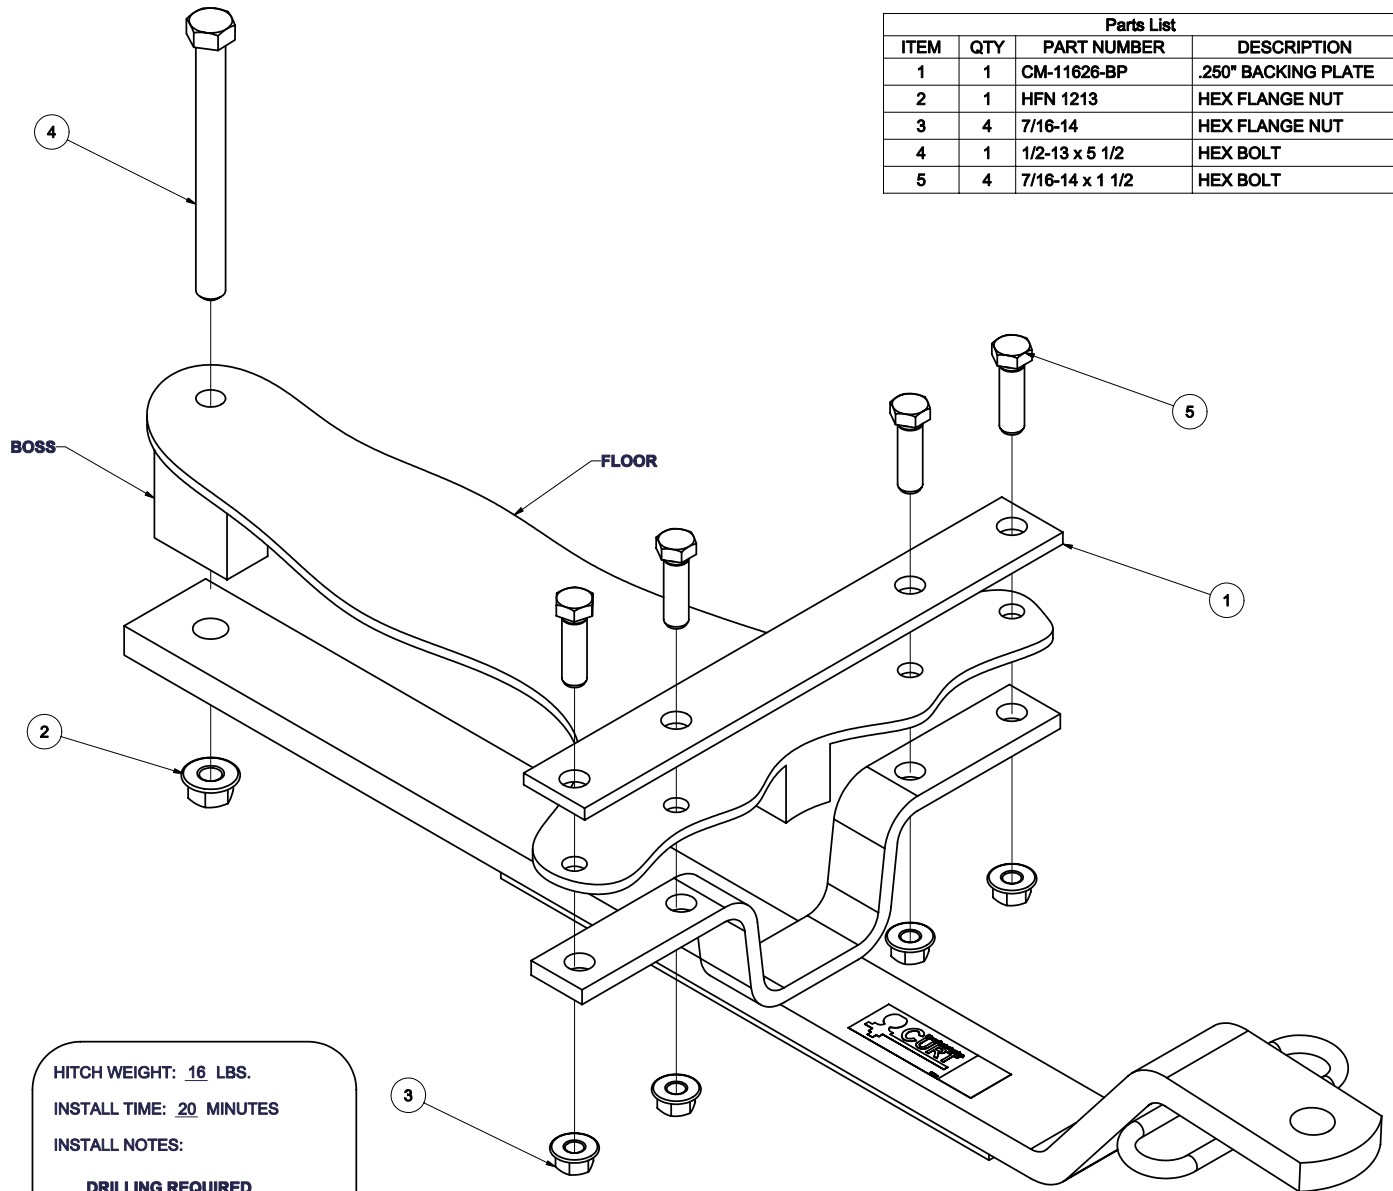

**11626****89-94 SUZUKI SWIFT & 89-94 CHEVY GEO METRO**

5/26/2009

**GROSS LOAD CAPACITY WHEN USED AS A WEIGHT CARRYING HITCH: 1,000 LBS. TRAILER WEIGHT & 100 LBS. TONGUE WEIGHT.**  
**\*\*\*DO NOT EXCEED VEHICLE MANUFACTURER'S RECOMMENDED TOWING CAPACITY.\*\*\***

Parts List			
ITEM	QTY	PART NUMBER	DESCRIPTION
1	1	CM-11626-BP	.250" BACKING PLATE
2	1	HFN 1213	HEX FLANGE NUT
3	4	7/16-14	HEX FLANGE NUT
4	1	1/2-13 x 5 1/2	HEX BOLT
5	4	7/16-14 x 1 1/2	HEX BOLT

HITCH WEIGHT: 16 LBS.

INSTALL TIME: 20 MINUTES

INSTALL NOTES:

**DRILLING REQUIRED****INSTALLATION STEPS**

- 1) Hold the hitch centered under rear of car and notice how hitch mounts under boss at rear crossmember and floor of car. Clear inside of car's hatch area and drill out existing hole at bottom of boss.
- 2) Remove the two plastic plugs in floor of car. These are plugs that line up with outer holes in bracket of hitch. Mount the hitch on car at the boss using fasteners as shown. Position the hitch square on car with outer holes in bracket lined up with holes in floor of car. Drill the car floor for 7/16" bolts at inner bracket holes.
- 3) Mount the hitch to floor of car using backing plate and install fasteners as shown.
- 4) Torque all 1/2" fasteners to 75 lb.-ft. and all 7/16" fasteners to 50 lb.-ft.